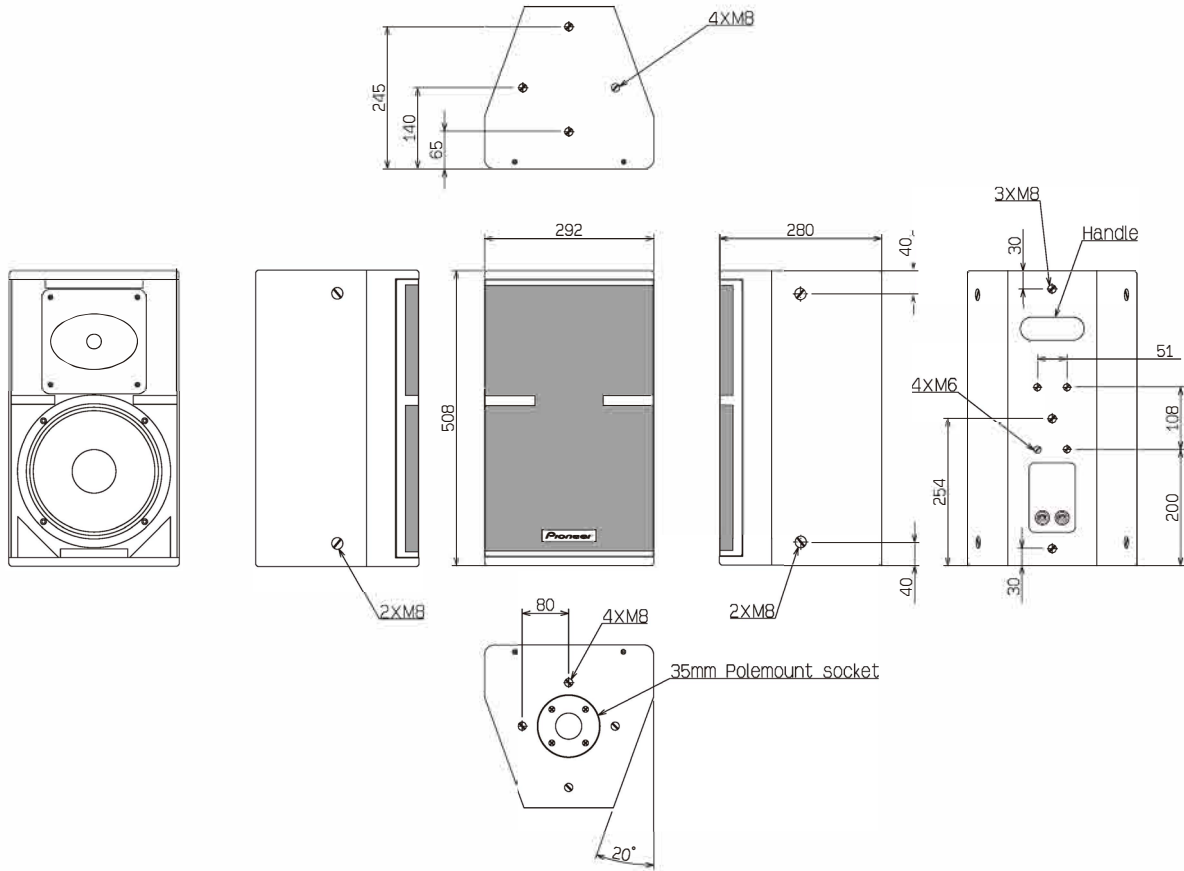

XY-101

TECHNICAL DRAWING

APPLICATION

Clubs / Bars / Hotels / Touring